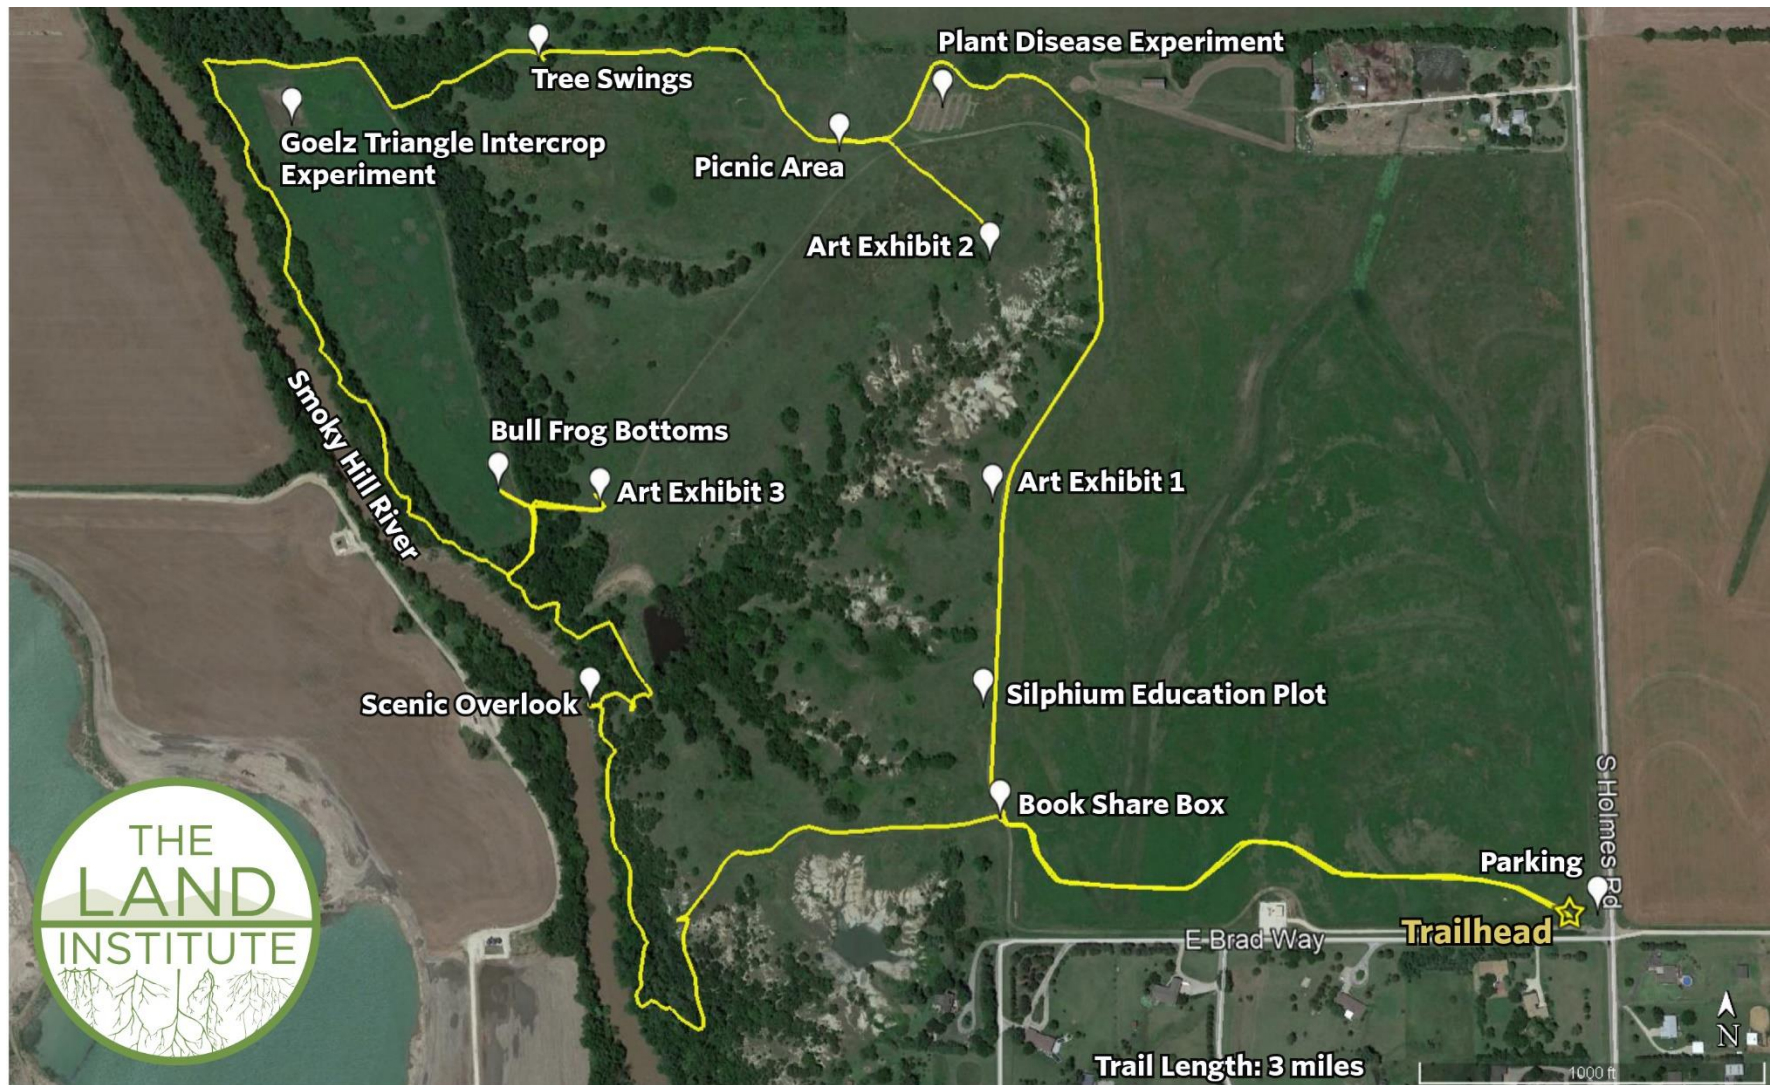

The Land Institute's Marty Bender Nature Area

Directions to Marty Bender Nature Area

1. Head east on Water Well Road from The Land Institute's main campus, 2440 E. Water Well Rd.
2. After traveling a half mile east, turn left onto Holmes Road.
3. Continue for one mile until you get to Brad Way on your left-hand side, then park in the northwest corner of the intersection at Brad Way & Holmes Rd.